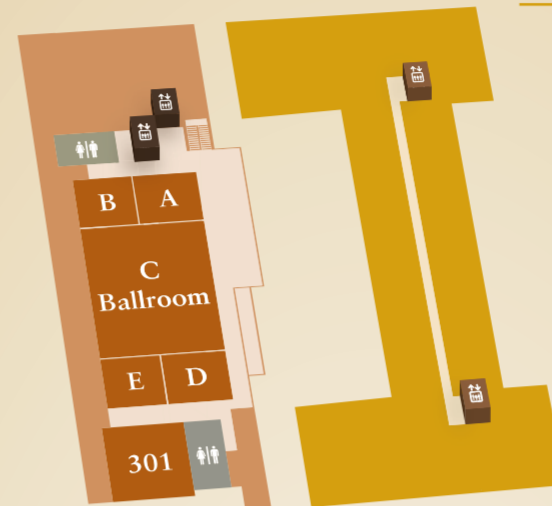

## Guest Center

### Conference Center

Amphitheater 204	M2
Business Center	M2
Classrooms 100-108	M1
Classrooms 201-205	M2
Conference Room 301	M3
Grand Ballroom: Salons A-E	M3
Parking Garage Entrance	LL
Sales, Catering & Conference Services	M1
Texas Venture Labs	M1

Level  
M3

Levels  
3-7

Level  
M2

Level  
L

Level  
M1

Level  
MZ

Accessed only by  
CAPITOL WING  
Elevators

Parking Level

205

MLK Entrance

W. Martin Luther King Blvd.