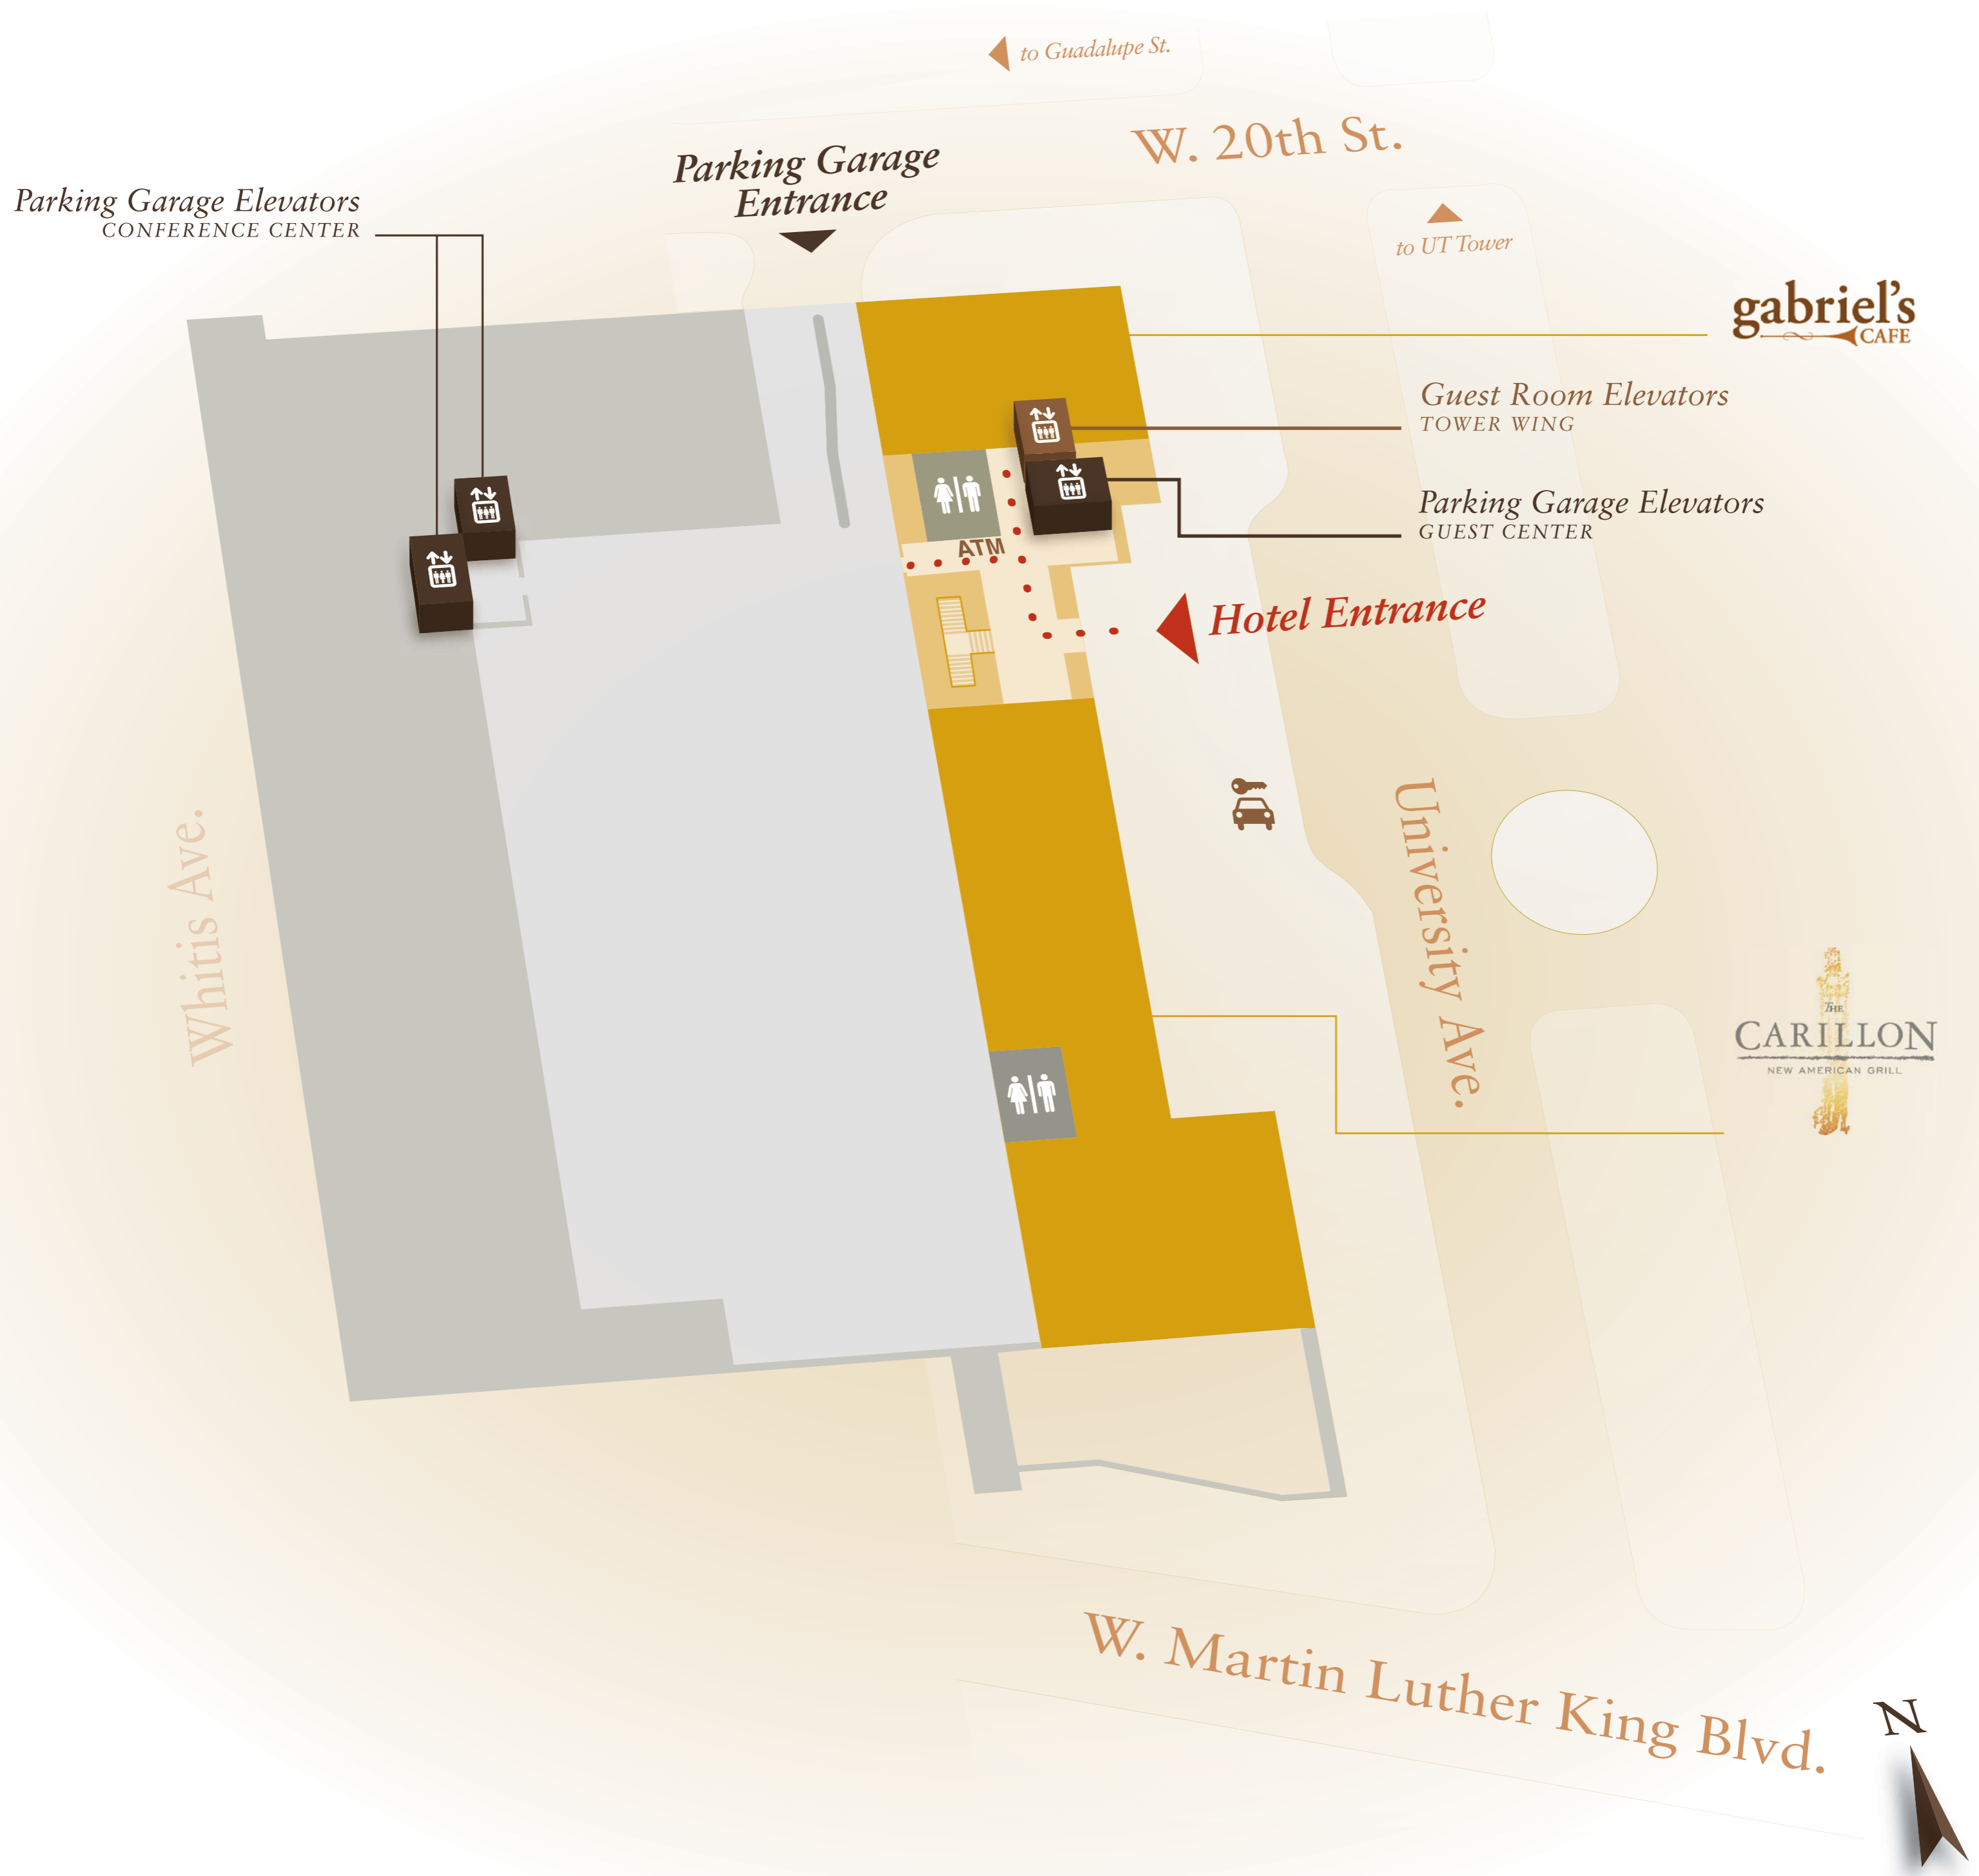

### Guest Center

ATM	LL
Carillon Restaurant	LL
Fitness Center	MZ
Gabriel's Cafe	LL
Guest Center Entrance	LL
Guest Center Lobby	L
Guest Rooms	3-7
One Twenty 5 Café	L
Parking Garage Entrance	LL
Private Dining Rooms 1-4	MZ
Spirit Gift Shop	L
Swimming Pool	MZ
Tejas Dining	L
Texas Executive Education Offices	L

LL

Parking Level

P1

Parking Level

P2

Level  
LL

Accessed only by  
TOWER WING  
Elevators

AT&T EXECUTIVE EDUCATION  
AND CONFERENCE CENTER

THE UNIVERSITY OF TEXAS AT AUSTIN

to Guadalupe St.

to Parking Garage Entrance and UT Tower

W. 20th St.

Parking Garage Elevators  
CONFERENCE CENTER

Tejas

Guest Room Elevators  
TOWER WING

Parking Garage Elevators  
GUEST CENTER

205

MLK Entrance

W. Martin Luther King Blvd.