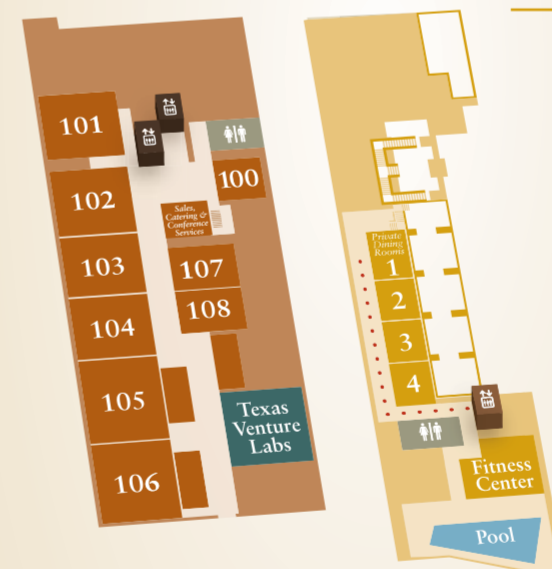

### Guest Center

ATM	LL
Carillon Restaurant	LL
Fitness Center	MZ
Gabriel's Cafe	LL
Guest Center Entrance	LL
Guest Center Lobby	L
Guest Rooms	3-7
One Twenty 5 Café	L
Parking Garage Entrance	LL
Private Dining Rooms 1-4	MZ
Spirit Gift Shop	L
Swimming Pool	MZ
Tejas Dining	L
Texas Executive Education Offices	L

Level  
M3

Levels  
3-7

Level  
M2

Level  
L

Level  
M1

Level  
MZ

Accessed only by  
CAPITOL WING  
Elevators

Parking Level

LL

Parking Level

P1

Parking Level

P2

Level  
LL

Accessed only by  
TOWER WING  
Elevators

AT&T EXECUTIVE EDUCATION  
AND CONFERENCE CENTER

THE UNIVERSITY OF TEXAS AT AUSTIN

to Guadalupe St.

to Parking Garage Entrance and UT Tower

W. 20th St.

Parking Garage Elevators  
CONFERENCE CENTER

Tejas

Guest Room Elevators  
TOWER WING

Parking Garage Elevators  
GUEST CENTER