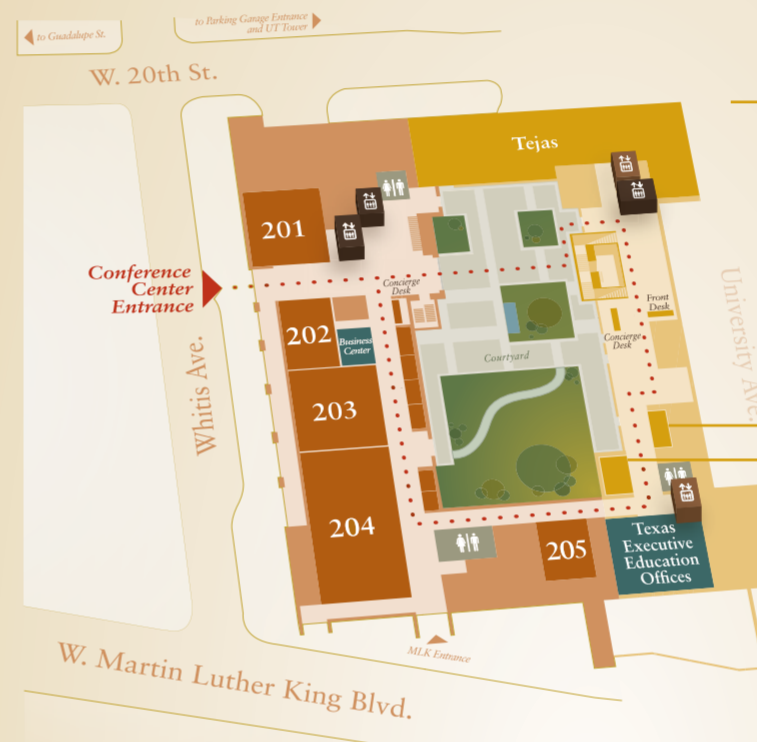

### Guest Center

ATM	LL
Carillon Restaurant	LL
Fitness Center	MZ
Gabriel's Cafe	LL
Guest Center Entrance	LL
Guest Center Lobby	L
Guest Rooms	3-7
One Twenty 5 Café	L
Parking Garage Entrance	LL
Private Dining Rooms 1-4	MZ
Spirit Gift Shop	L
Swimming Pool	MZ
Tejas Dining	L
Texas Executive Education Offices	L

Level  
M3

Levels  
3-7

Level  
M2

Level  
L

Level  
M1

Level  
MZ

Accessed only by  
CAPITOL WING  
Elevators

Parking Level

LL

Parking Level

P1

Parking Level

P2

Level  
LL

Accessed only by  
TOWER WING  
Elevators

AT&T EXECUTIVE EDUCATION  
AND CONFERENCE CENTER

205

MLK Entrance

W. Martin Luther King Blvd.