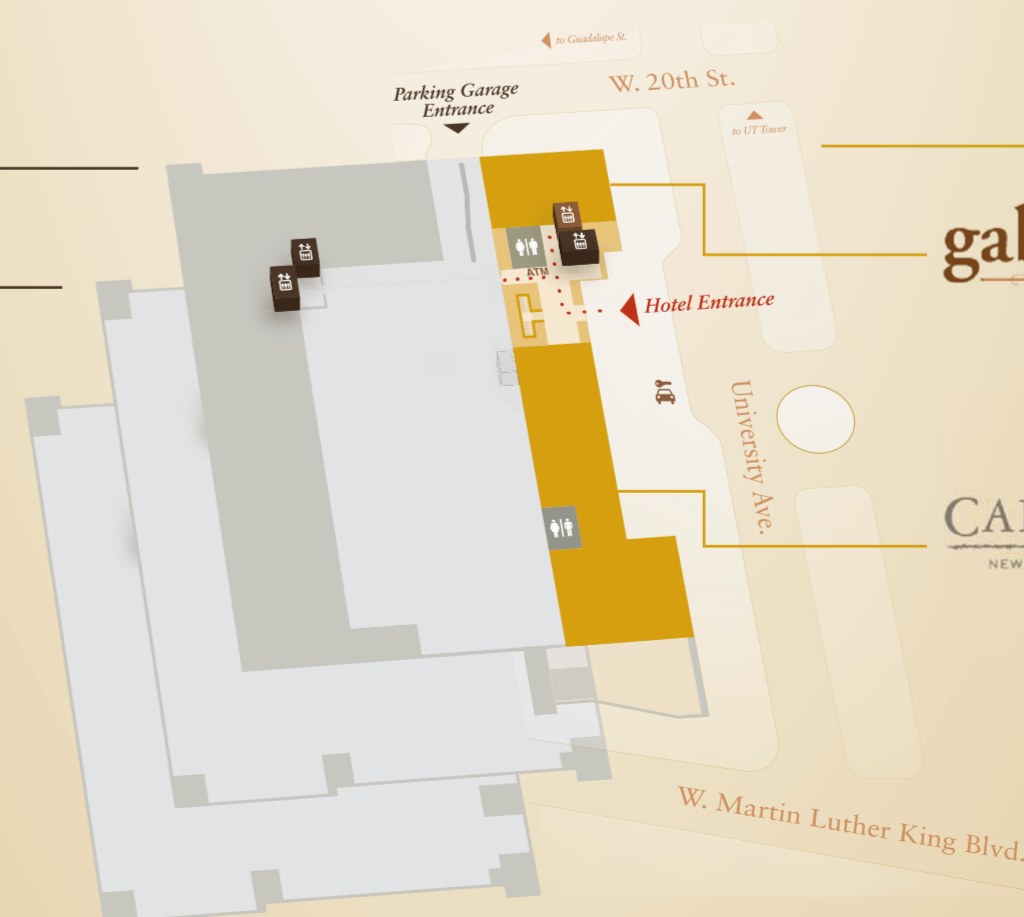

### Guest Center

ATM	LL
Carillon Restaurant	LL
Fitness Center	MZ
Gabriel's Cafe	LL
Guest Center Entrance	LL
Guest Center Lobby	L
Guest Rooms	3-7
One Twenty 5 Café	L
Parking Garage Entrance	LL
Private Dining Rooms 1-4	MZ
Spirit Gift Shop	L
Swimming Pool	MZ
Tejas Dining	L
Texas Executive Education Offices	L

Level  
M3

Levels  
3-7

Level  
M2

Level  
L

Level  
M1

Level  
MZ

Accessed only by  
CAPITOL WING  
Elevators

Parking Level

LL

Parking Level

P1

Parking Level

P2

Level  
LL

Accessed only by  
TOWER WING  
Elevators

AT&T EXECUTIVE EDUCATION  
AND CONFERENCE CENTER

205

MLK Entrance

W. Martin Luther King Blvd.