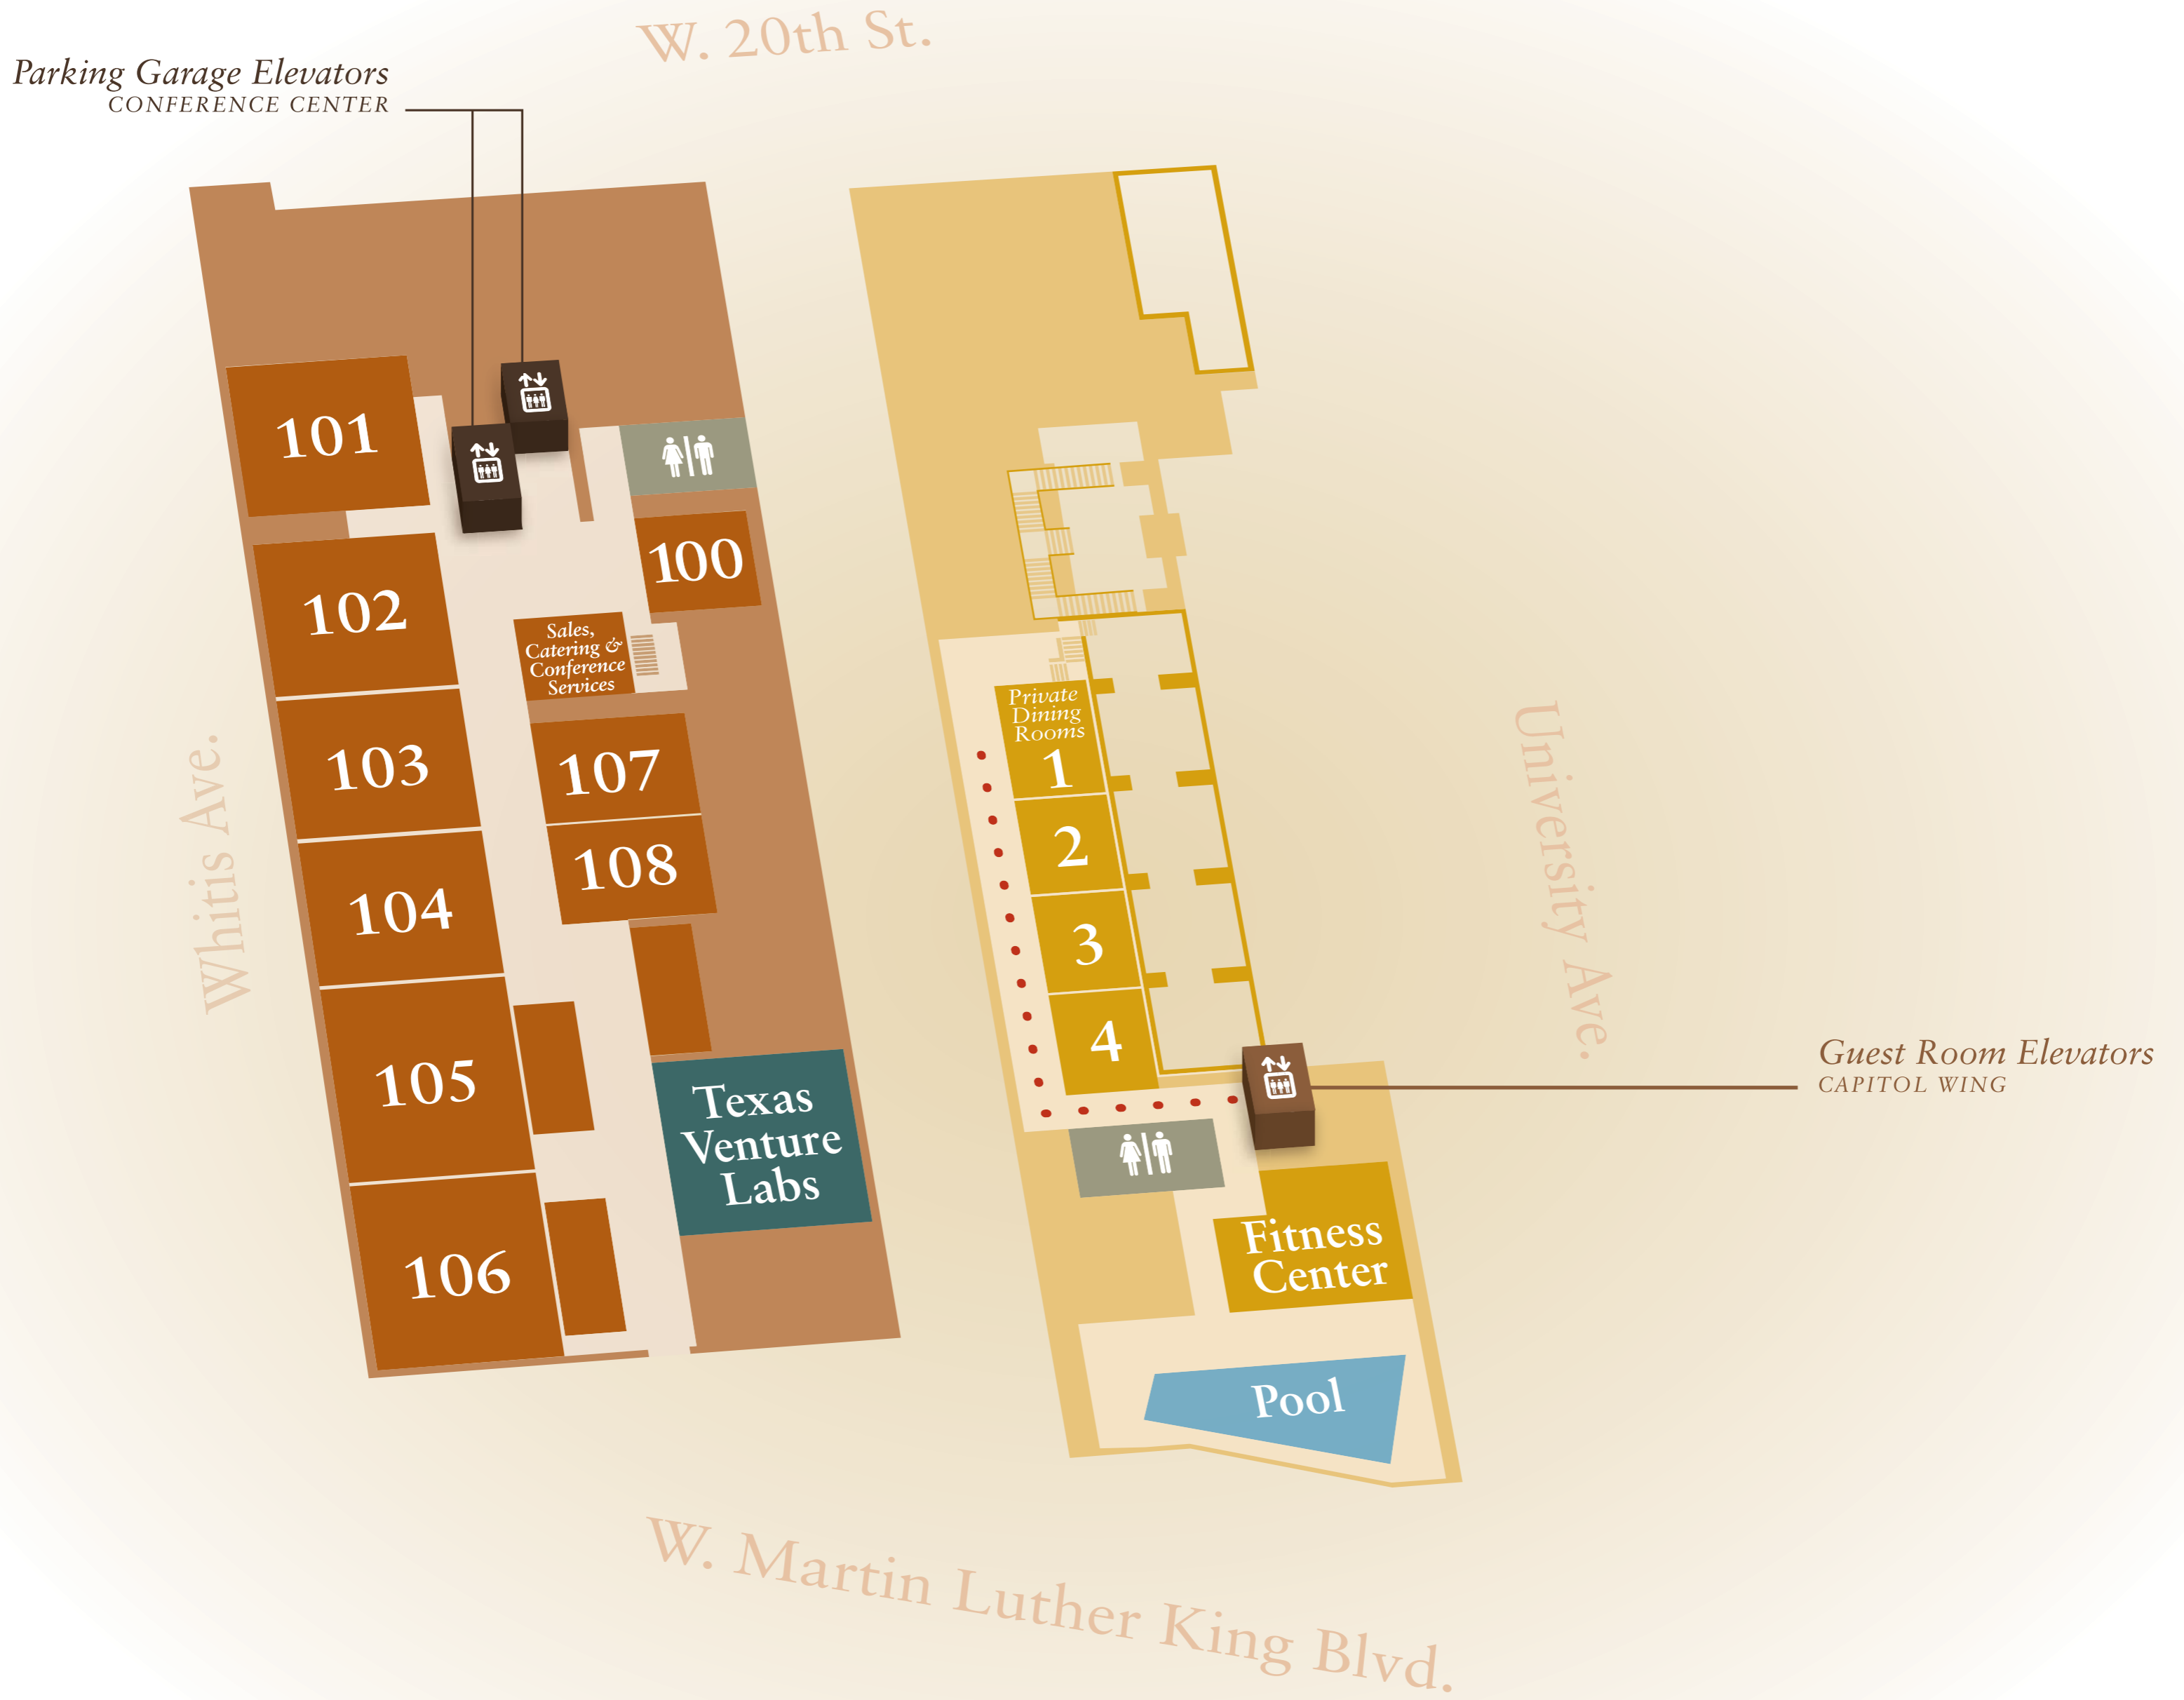

LL

Parking Level

P1

Parking Level

P2

Level  
LL

Accessed only by  
TOWER WING  
Elevators

AT&T EXECUTIVE EDUCATION  
AND CONFERENCE CENTER

THE UNIVERSITY OF TEXAS AT AUSTIN

to Guadalupe St.

to Parking Garage Entrance and UT Tower

W. 20th St.

Parking Garage Elevators  
CONFERENCE CENTER

Tejas

Guest Room Elevators  
TOWER WING

Parking Garage Elevators  
GUEST CENTER

205

MLK Entrance

W. Martin Luther King Blvd.