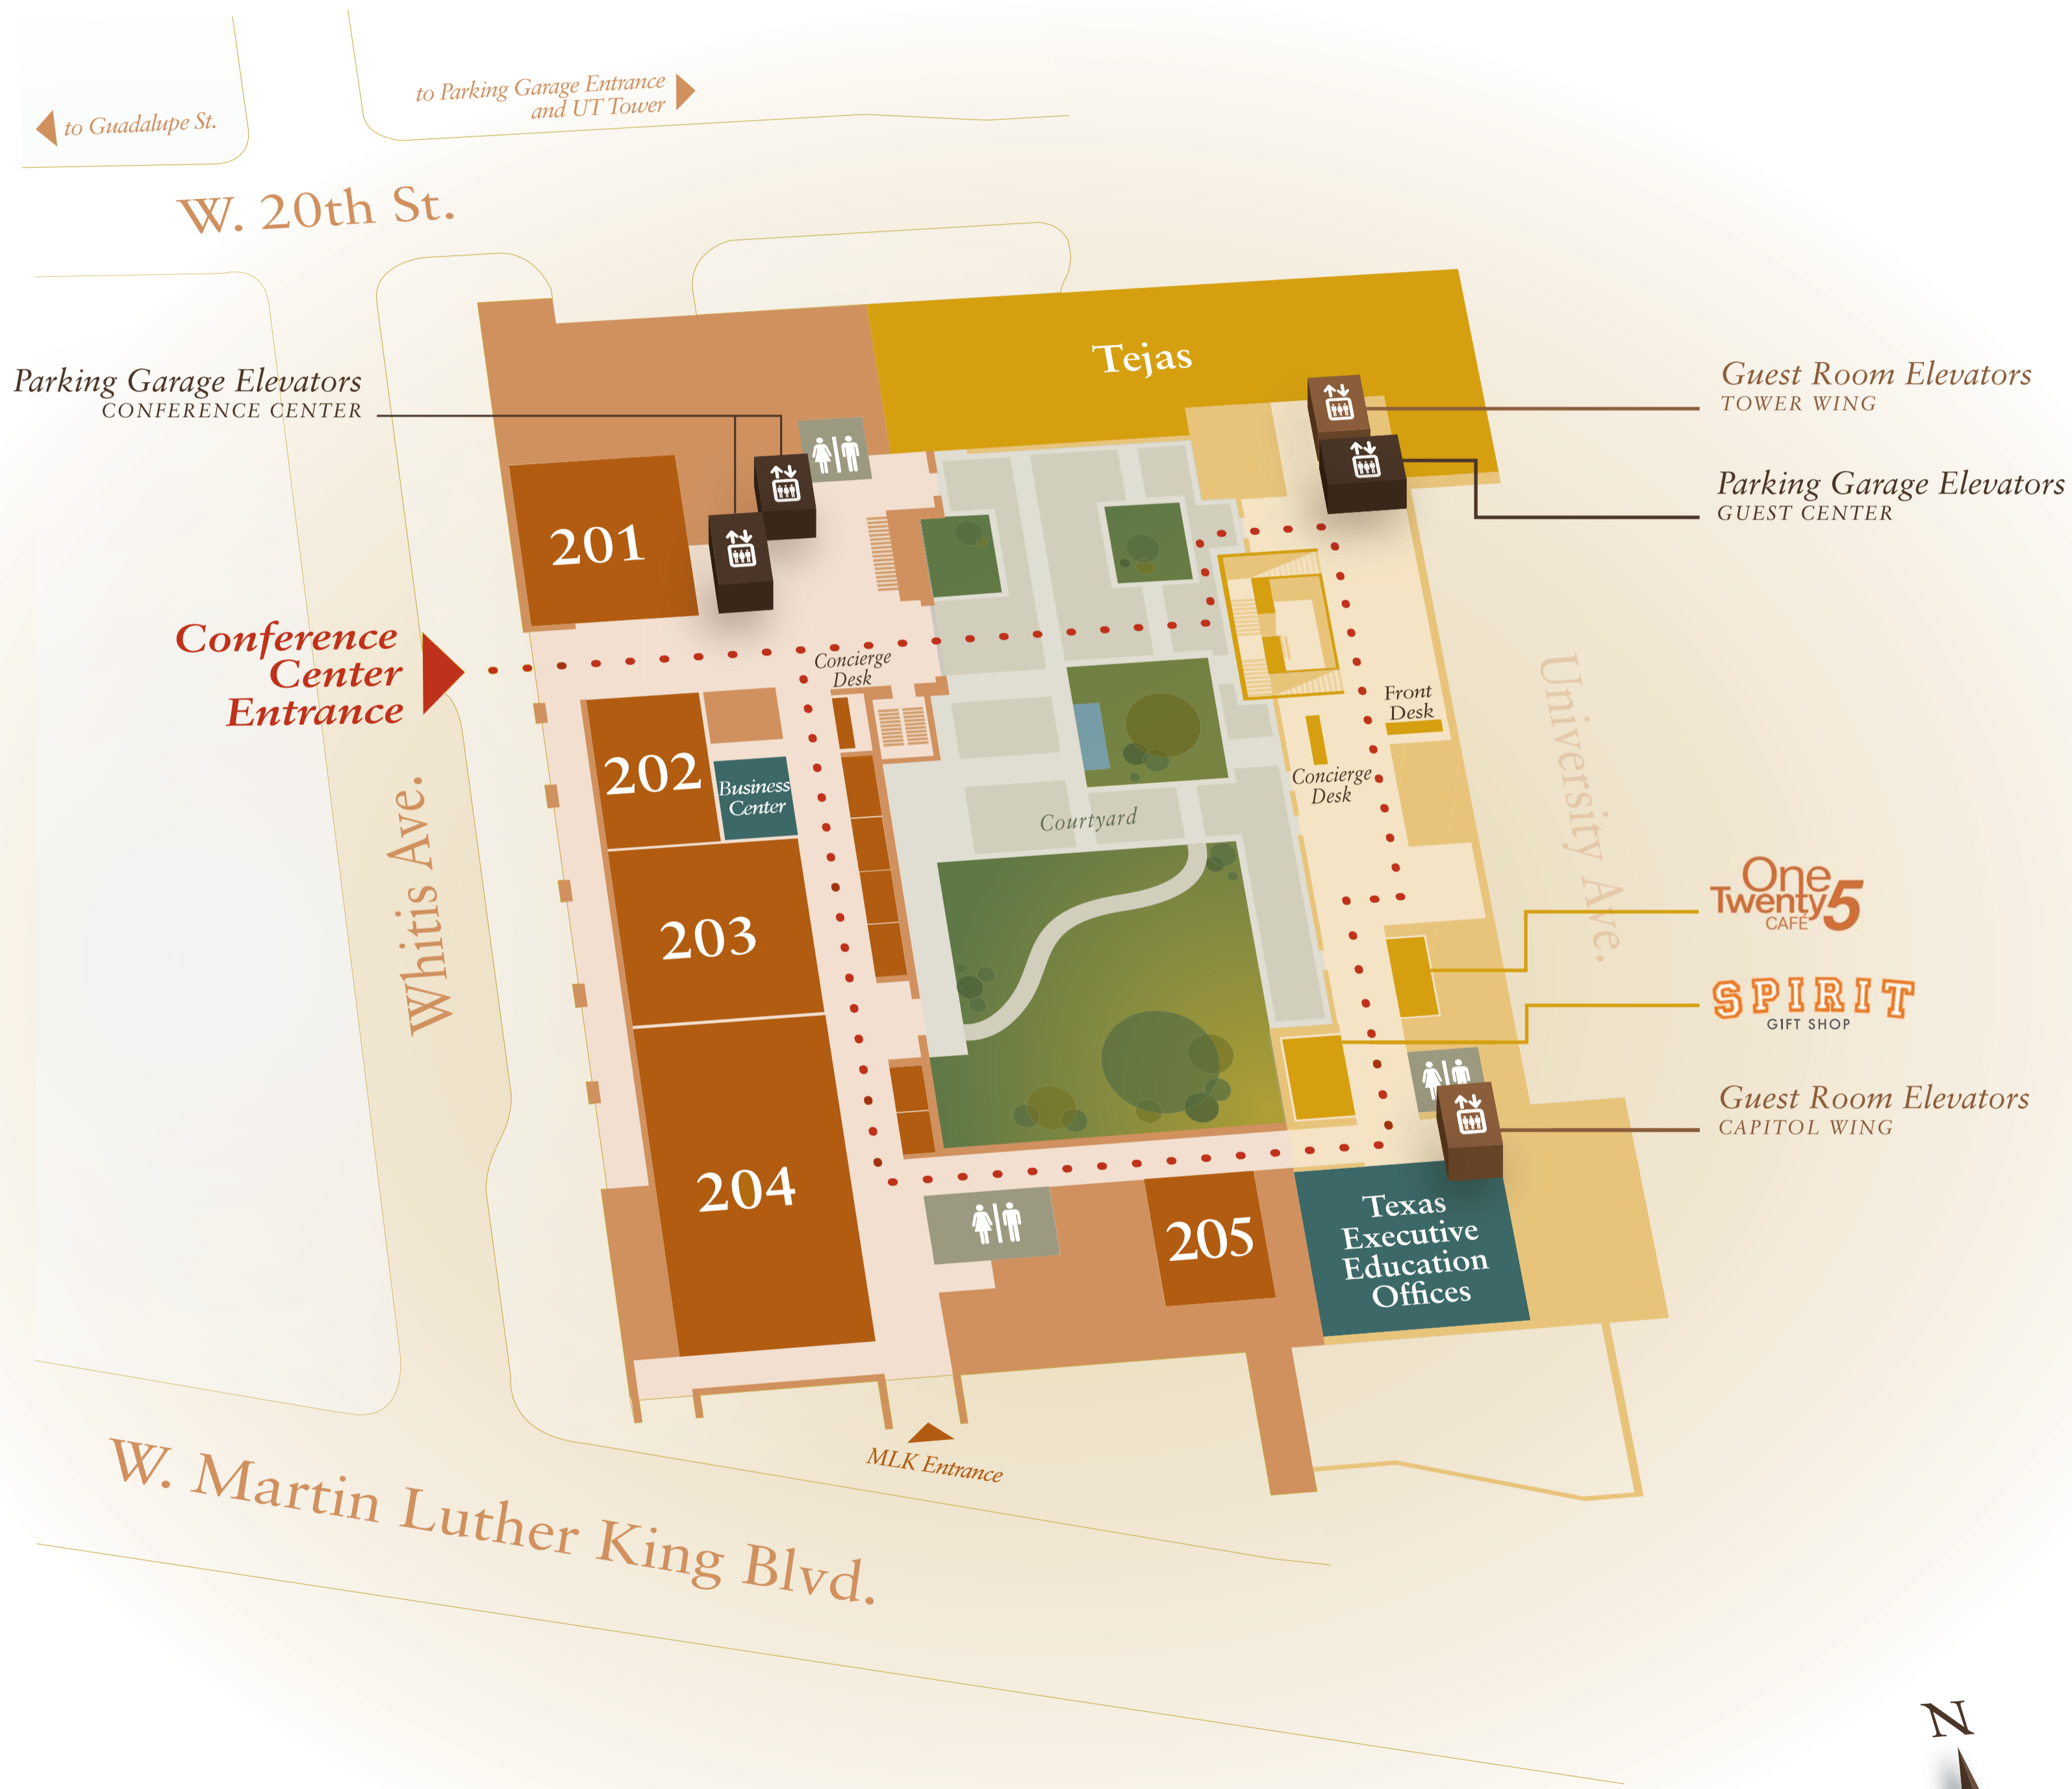

LL

Parking Level

P1

Parking Level

P2

Level  
LL

Accessed only by  
TOWER WING  
Elevators

AT&T EXECUTIVE EDUCATION  
AND CONFERENCE CENTER

THE UNIVERSITY OF TEXAS AT AUSTIN

to Guadalupe St.

to Parking Garage Entrance and UT Tower

W. 20th St.

Parking Garage Elevators  
CONFERENCE CENTER

Tejas

Guest Room Elevators  
TOWER WING

Parking Garage Elevators  
GUEST CENTER

205

MLK Entrance

W. Martin Luther King Blvd.